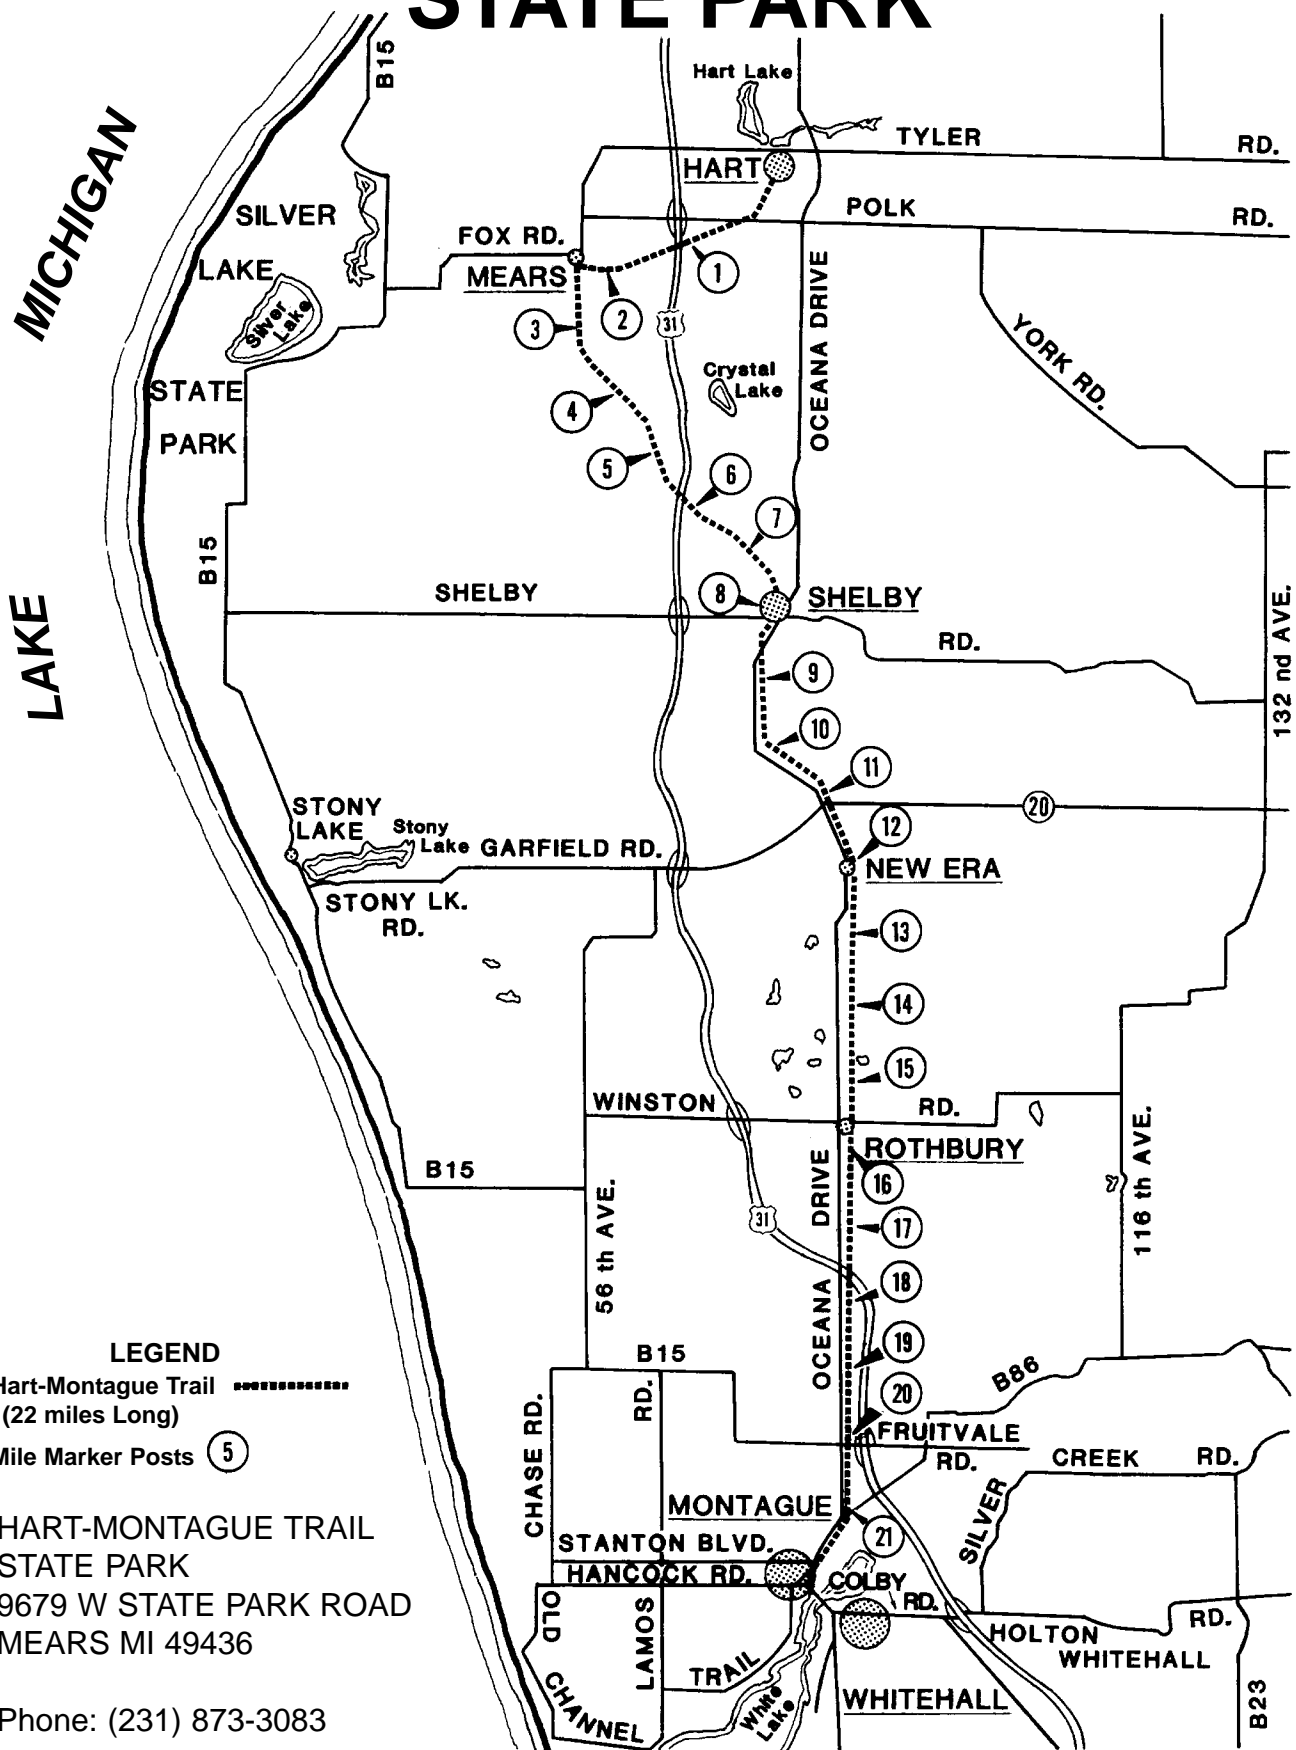

HART-MONTAGUE TRAIL STATE PARK

LEGEND

Hart-Montague Trail
(22 miles Long)

Mile Marker Posts (5)

HART-MONTAGUE TRAIL
STATE PARK
9679 W STATE PARK ROAD
MEARS MI 49436

Phone: (231) 873-3083